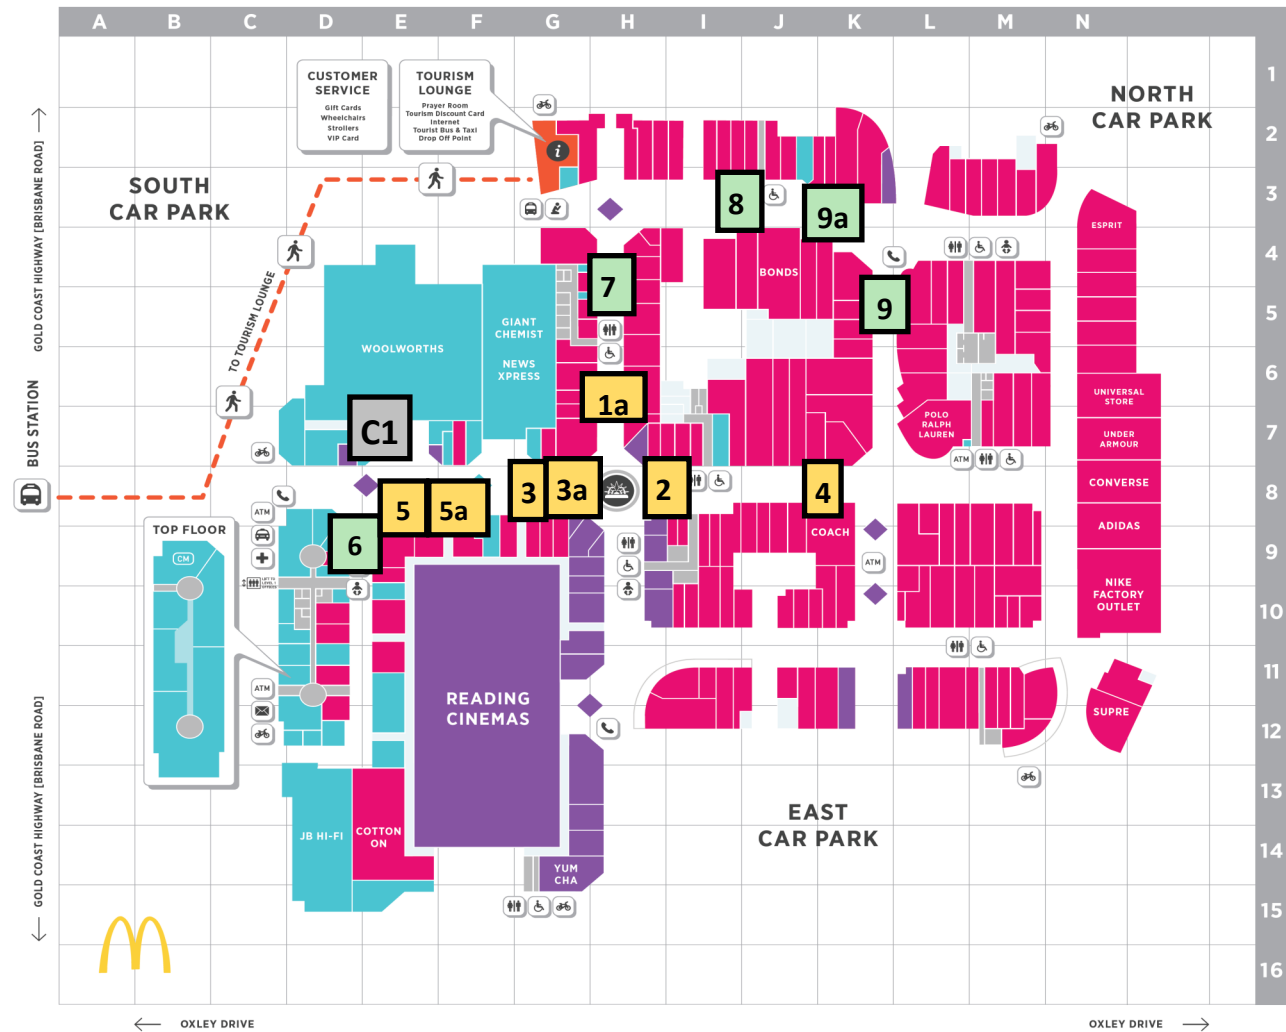

Harbour Town - Casual Leasing Rate Card 2017

SITE	WEEKLY RATE (ex GST)	DAILY RATE (ex GST)
PREMIUM	\$900	\$220
STANDARD	\$700	\$170
C1 - For Services only	\$700	\$170

FREE Mall Cart Hire included with all bookings*

	Customer Service & Tourism Lounge
	Outlet Shopping
	Retail Stores & Services
	Dining & Entertainment
	Accepts Harbour Town Gift Cards
	Halal Dining
	Gold Coast Tourism Information
	Centre Management
	Lifts
	Ambulance Pick Up
	Restroom
	Disabled Restroom
	Parents Room
	Automatic Teller Machine (ATM)
	Prayer Room
	Telephone
	Tourism & Public Bus
	Taxi Rank
	Cycle Parking

**subject to availability*