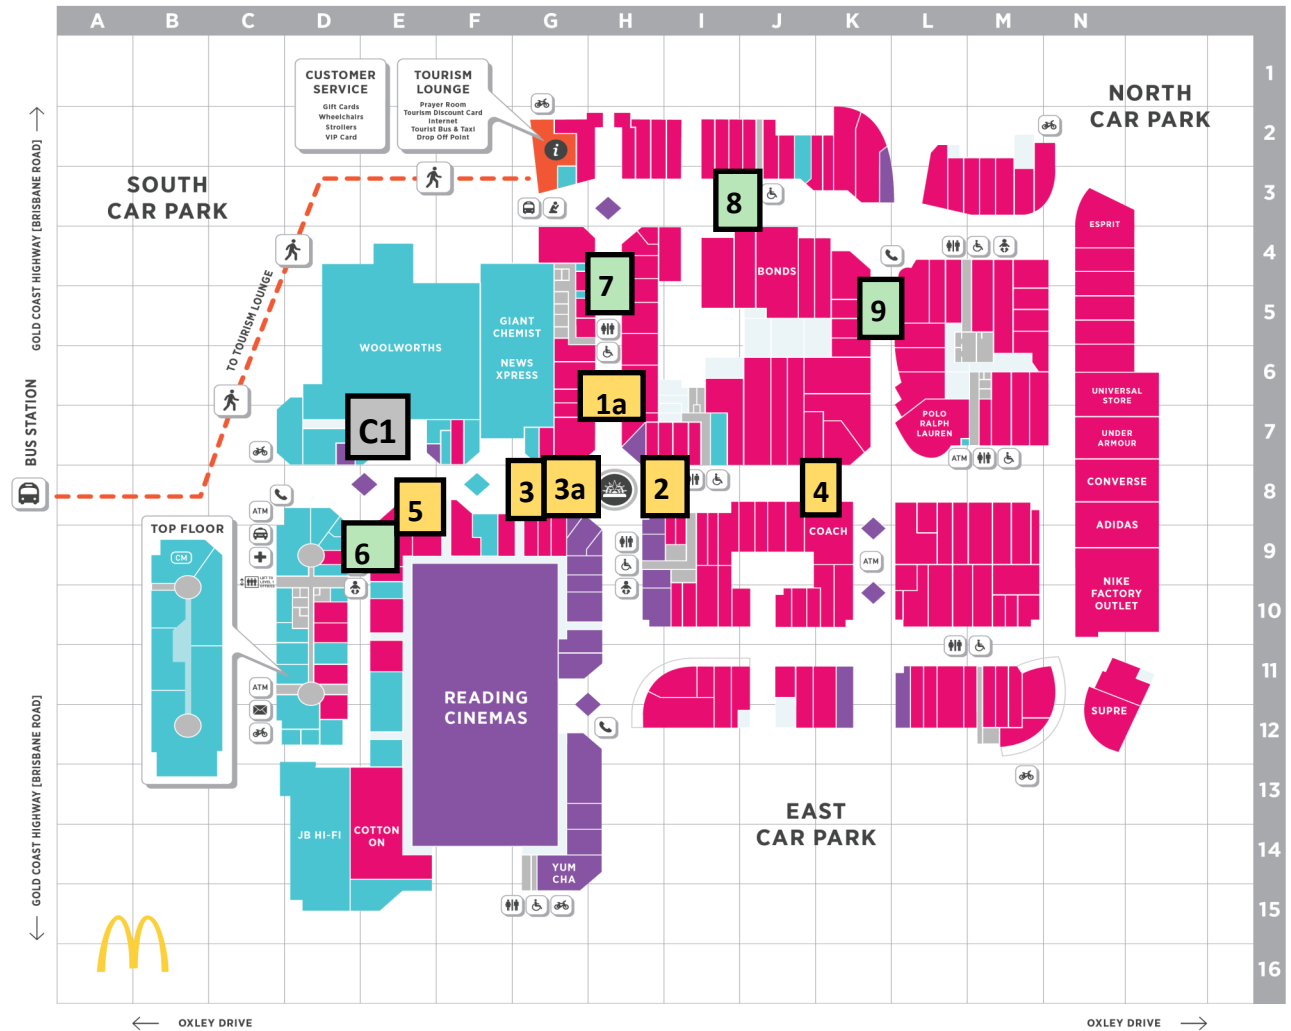

Harbour Town - Casual Leasing Rate Card 2017

SITE	WEEKLY RATE (ex GST)	DAILY RATE (ex GST)
PREMIUM	\$900	\$220
STANDARD	\$700	\$170
C1 - For Services only	\$700	\$170

FREE Mall Cart Hire included with all bookings*

	Customer Service & Tourism Lounge
	Outlet Shopping
	Retail Stores & Services
	Dining & Entertainment
	Accepts Harbour Town Gift Cards
	Halal Dining
	Gold Coast Tourism Information
	Centre Management
	Lifts
	Ambulance Pick Up
	Restroom
	Disabled Restroom
	Parents Room
	Automatic Teller Machine (ATM)
	Prayer Room
	Telephone
	Tourism & Public Bus
	Taxi Rank
	Cycle Parking

**subject to availability*