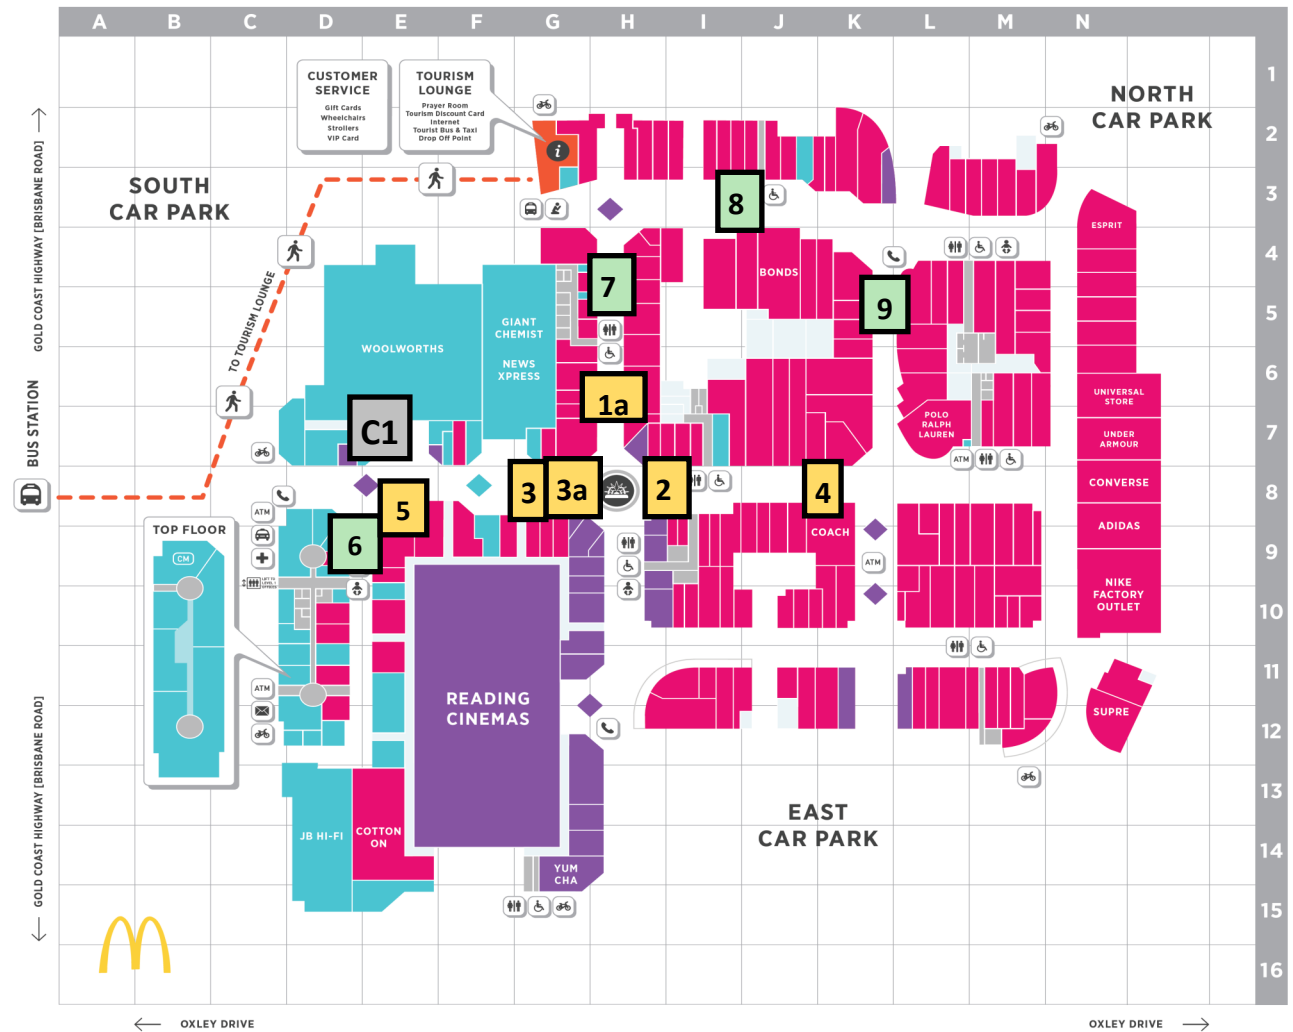

# Harbour Town - Casual Leasing Rate Card 2017

SITE	WEEKLY RATE (ex GST)	DAILY RATE (ex GST)
PREMIUM	\$900	\$220
STANDARD	\$700	\$170
C1 - For Services only	\$700	\$170

**FREE Mall Cart Hire included with all bookings\***

	Customer Service & Tourism Lounge
	Outlet Shopping
	Retail Stores & Services
	Dining & Entertainment
	Accepts Harbour Town Gift Cards
	Halal Dining
	Gold Coast Tourism Information
	Centre Management
	Lifts
	Ambulance Pick Up
	Restroom
	Disabled Restroom
	Parents Room
	Automatic Teller Machine (ATM)
	Prayer Room
	Telephone
	Tourism & Public Bus
	Taxi Rank
	Cycle Parking

*\*subject to availability*